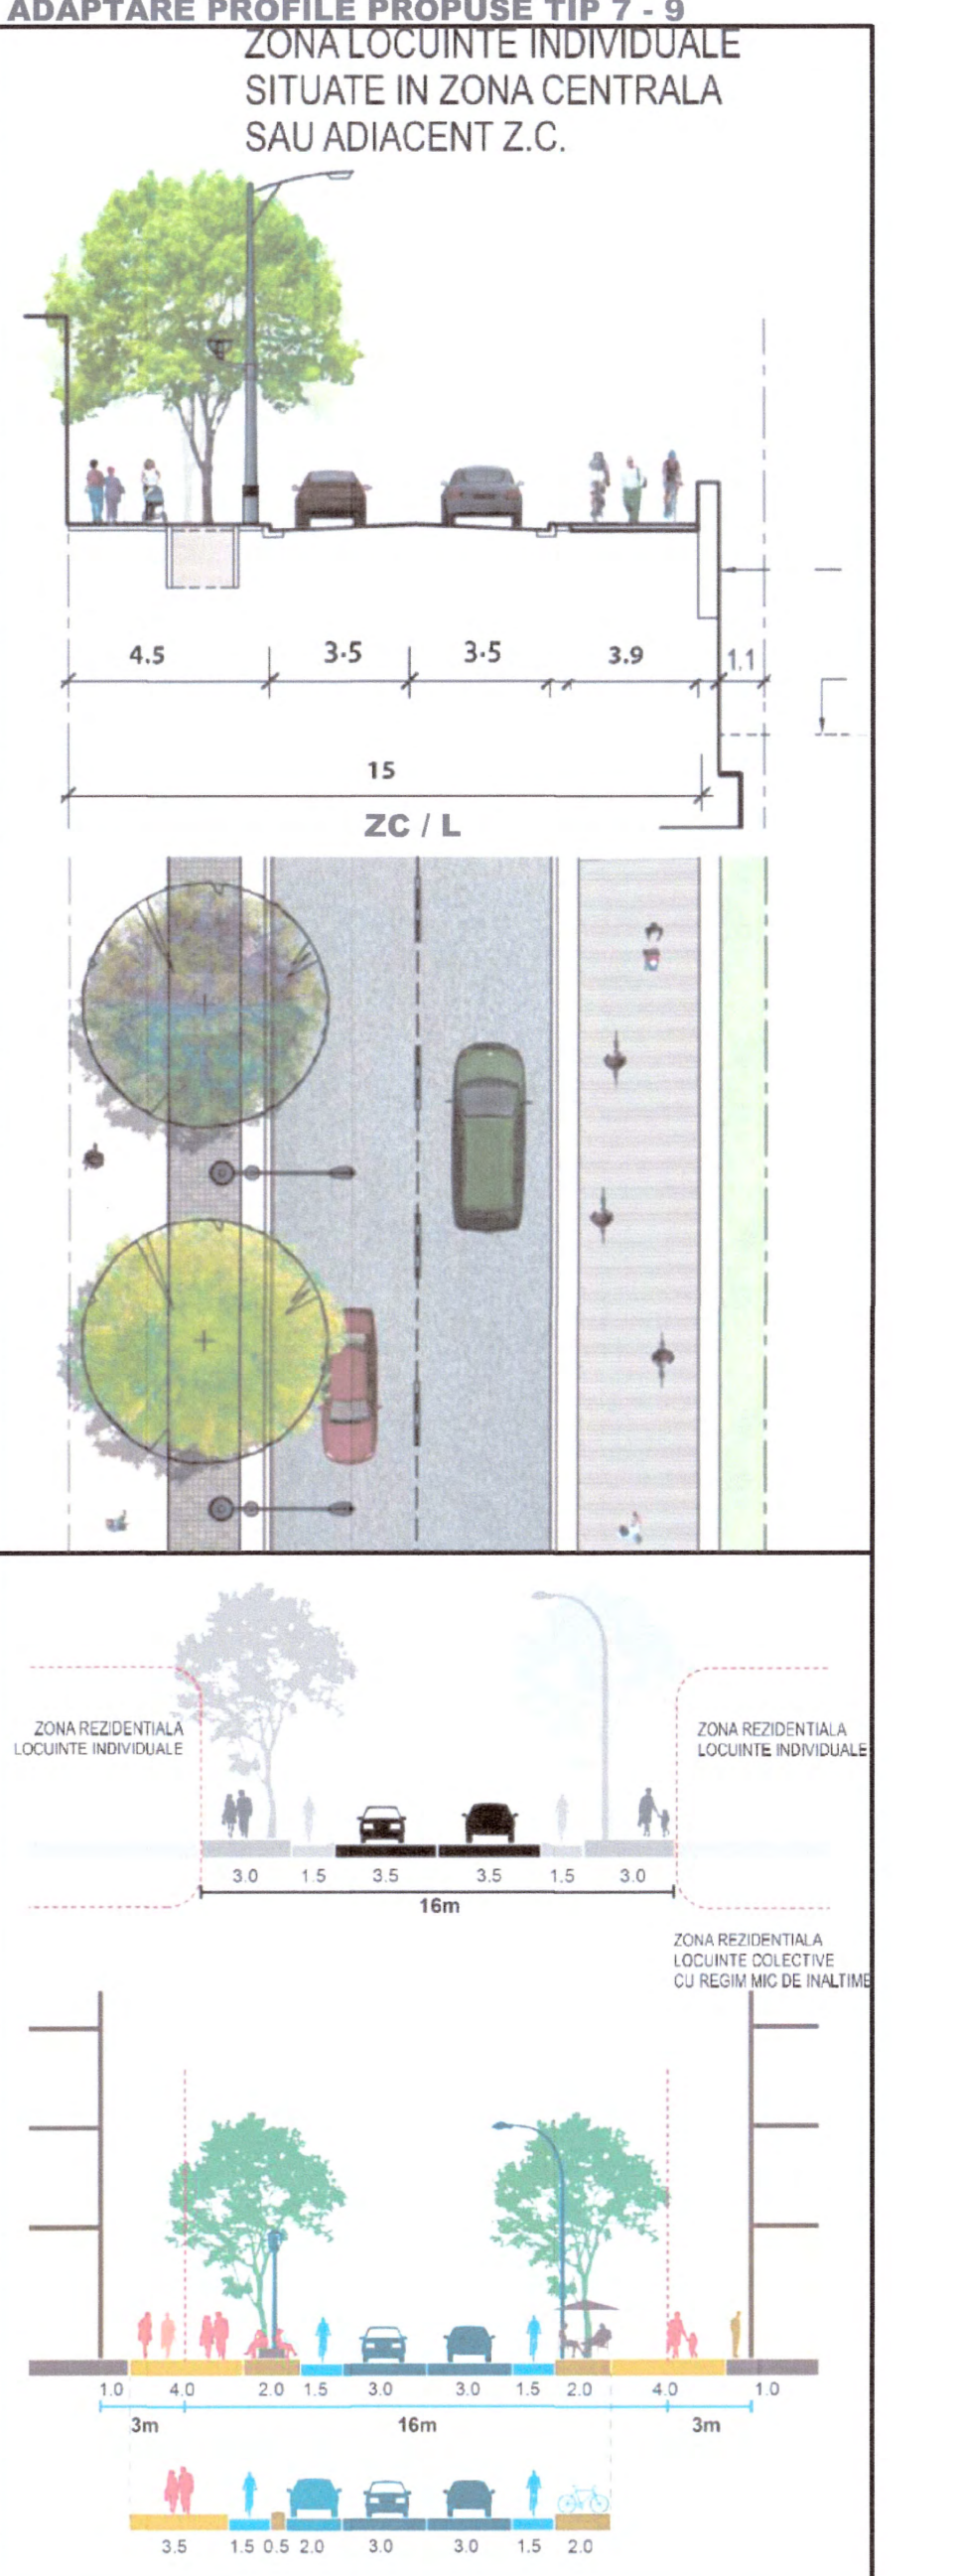

Table titled 'TABEL BILANT TERITORIAL' showing land use statistics for Focsani. It includes columns for 'ZONA FUNCTIONALA', 'LEGENDA', and 'PROPIETATE TOTAL' with sub-columns for 'Ht' and '% S.E.'. The table lists various zones like residential, commercial, and industrial with their respective areas and percentages.

REGLEMENTARI URBANISTICE ZONIFICARE FUNCTIONALA PROPUSA. This section contains the 'LEGENDA LIMITE' (Legend Limits) and 'LEGENDA ZONIFICARE FUNCTIONALA PROPUSA' (Legend Functional Zoning Proposed). It lists various types of zones and their corresponding colors and symbols, such as 'ZONA CENTRALA A MUNICIPIULUI FOCSANI' and 'ZONA DE REGENERARE URBANA'.

PLAN URBANISTIC GENERAL MUNICIPIUL FOCSANI. This section contains the project title, beneficiary information (Municipality of Focsani), project details, and a table with project specifications. It also includes a map of Romania and the Vrancea County, and a small map of the Focsani area.